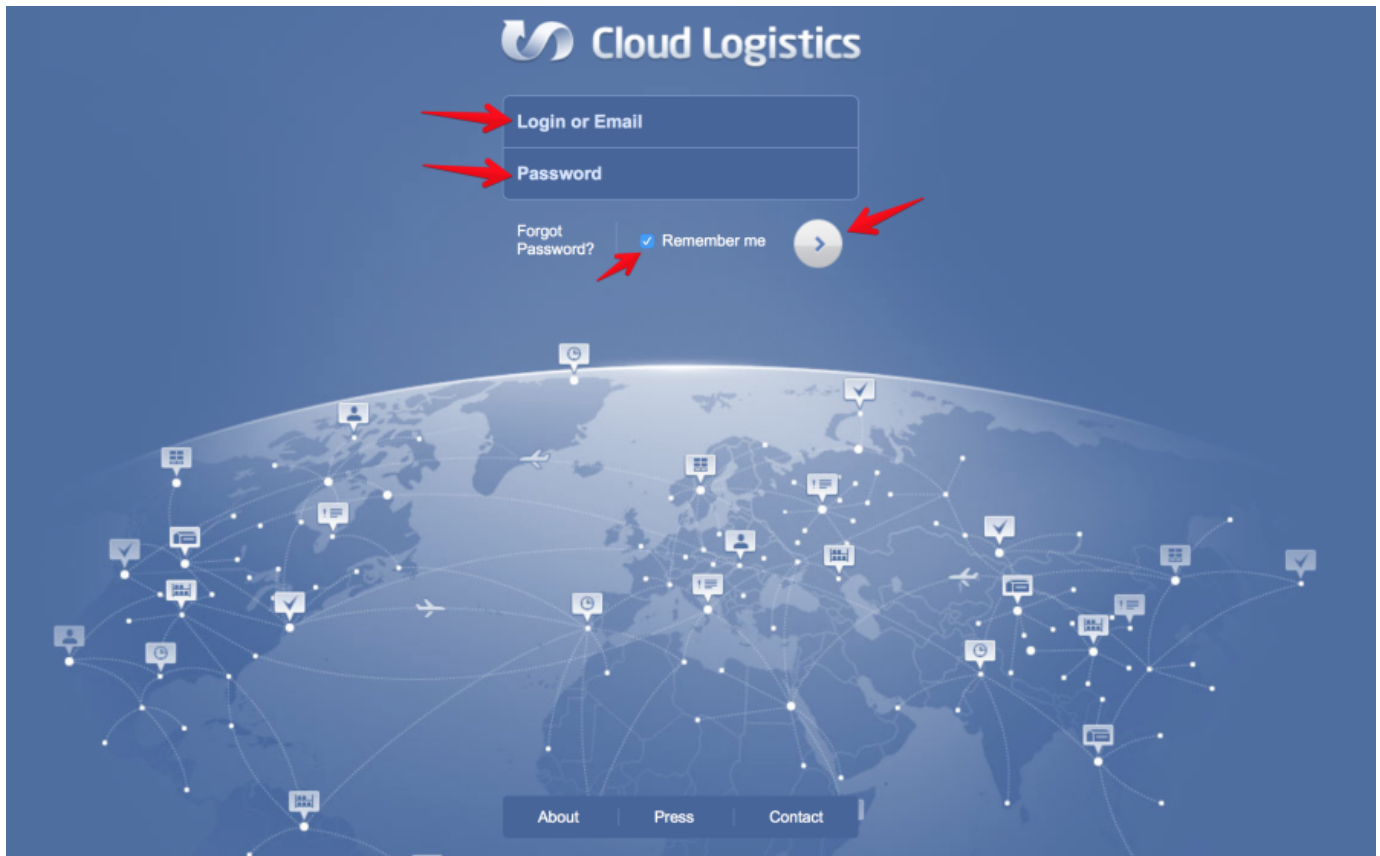

Common Functions

The following sections outline common actions across most Cloud Logistics Portals (Vendor, Shipper, Carrier).

Logging In

- To login to a Cloud Logistics Portal:
 - Enter your login or e-mail address
 - Enter your password
 - Check or uncheck the Remember me checkbox
 - Click the gray login button